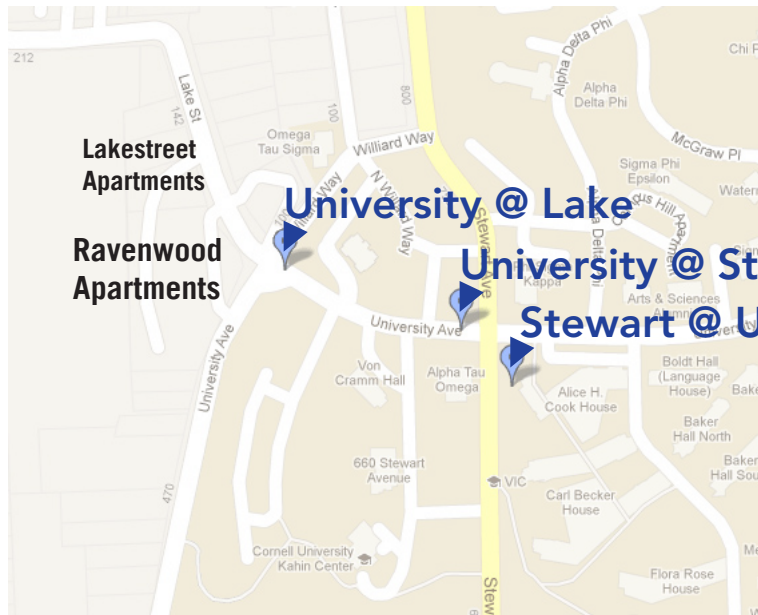

Where's the Bus?

<https://store.tcatbus.com>
To sign-up online for a Tcard

University @ Lake

Route 10: Monday-Friday, 7:30am to 8pm, about every 10 minutes
Boldt Hall, Milstein Hall, Goldwin Smith Hall, Sage Hall, Anabel Taylor Hall, Schwartz

<http://tcat.nextinsight.com/routes.php?mrnid=416>

University @ Stewart

Route 36: Monday-Friday, limited schedule
South Lansing to Cornell, then the Commons

<http://tcat.nextinsight.com/routes.php?mrnid=389>

Stewart @ University

Route 83: Monday- Friday, 8am to 4:30pm, every half-hour
Teagle Hall, Uris Hall, Wyckoff @ Highland, Sage Hall

<http://tcat.nextinsight.com/routes.php?mrnid=430>