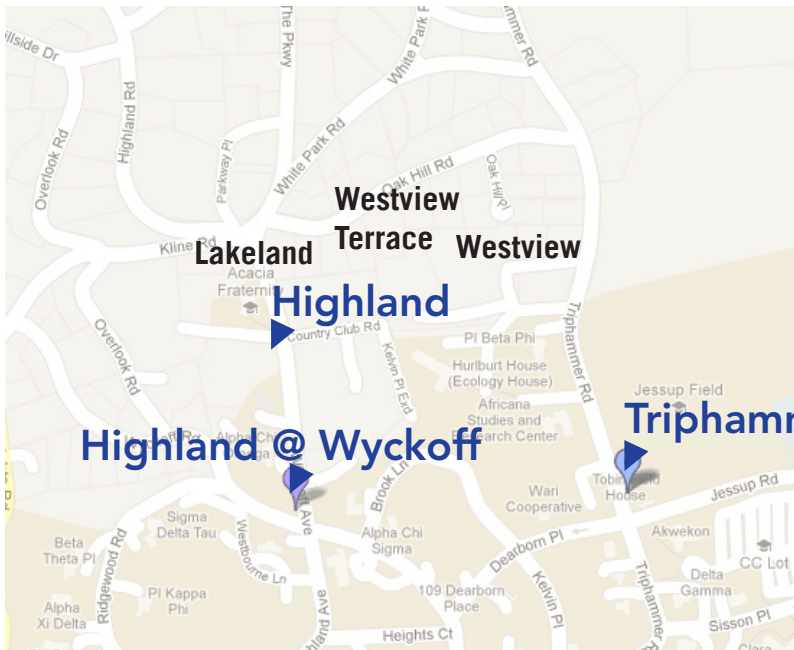

# Where's the Bus?

<https://store.tcatbus.com>  
To sign-up online for a Tcard

## Highland- Flag Stop, & Highland @ Wyckoff

Route 30: Monday-Friday & Weekend, every 15-30 minutes  
Statler Hall, College @ Dryden, Commons Downtown, Schartz, Sage Hall

<http://tcat.nextinsight.com/routes.php?mrnid=386>

## Triphammer @ Jessup

Route 81: Monday-Friday, about every 10 minutes  
Cornell Daytime Campus Service- Stops on Thurston, East Ave, Tower Rd, B Lot & Back

<http://tcat.nextinsight.com/routes.php?mrnid=408>

Route 32: Monday-Friday, schedule varies  
Triphammer @ Hanshaw, Uptown Vlg. Apts, Convn. Care, Langmuir Lab, Airport

<http://tcat.nextinsight.com/routes.php?mrnid=424>