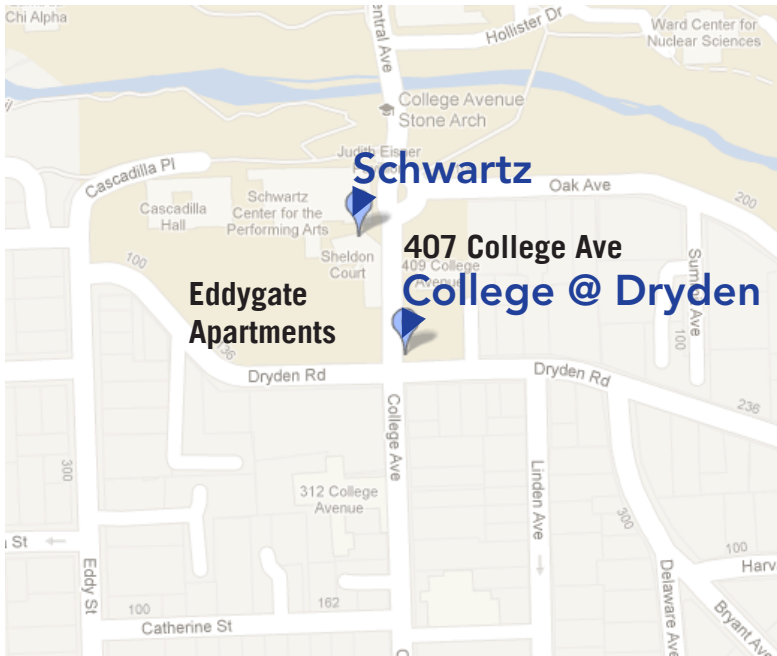

Where's the Bus?

<https://store.tcatbus.com>
To sign-up online for a Tcard

College @ Dryden

Route 30: Monday-Friday & Weekend, every 15-30 minutes
Statler Hall, Highland @ Wyckoff, Shops @ Ithaca Mall

<http://tcat.nextinsight.com/routes.php?mrnid=386>

Route 32: Monday-Friday, about every hour, schedule varies
Statler Hall, Triphammer @ Hanshaw, Uptown Vlg. Apts, Convn. Care, Langmuir Lab, Airport

<http://tcat.nextinsight.com/routes.php?mrnid=424>

Schwartz

Routes 30, 32, 51: Monday-Friday & Weekend, about every 10 minutes
Seneca & Green @ Commons Downtown

This stop & upcoming departures:
<http://tcat.nextinsight.com/stops/3000>

Route 10: Monday-Friday, about every 10 minutes
Cornell @ Mitchell, Downtown, then through the Cornell Campus